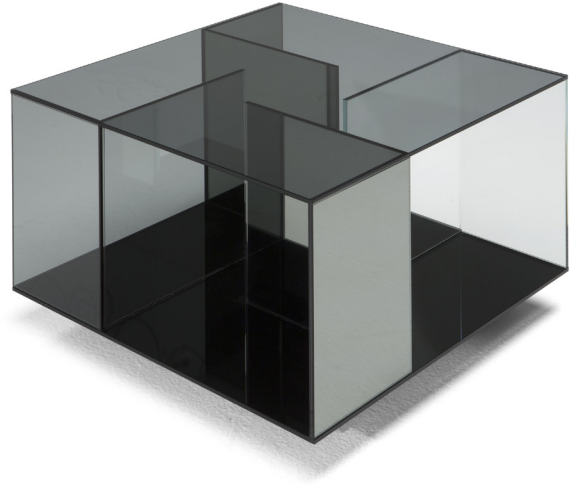

■ T140VX1

■ T140V01

■ T140VM4

■ T140V04

■ T140VX3

■ T140V03

SCHEMA'S

SQUARE CORNER

60cm x 60cm H 42cm
23,62" x 23,62" H 16,54"

60cm x 60cm H 70cm
23,62" x 23,62" H 27,56"

SQUARE CENTRAL

100cm x 100cm H 34cm
39,37" x 39,37" H 13,39"

RECTANGULAR CENTRAL

85cm x 125cm H 34cm
33,46" x 49,21" H 13,39"

FINISHINGS

Frame finishing

BRONZE

SMOKE

TRANSPARENT