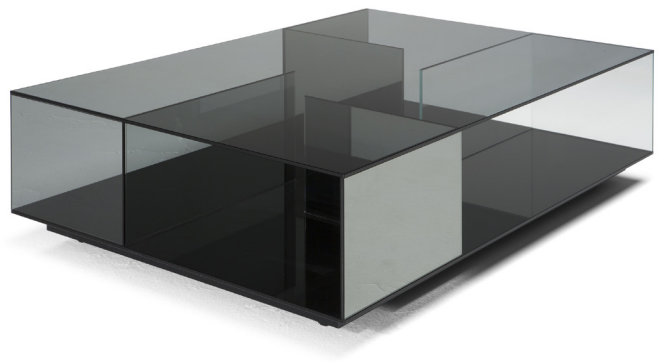

■ T140VX1

■ T140V01

■ T140VM4

■ T140V04

■ T140VX3

■ T140V03

SCHEMA'S

SQUARE CORNER

60cm x 60cm H 42cm
23,62" x 23,62" H 16,54"

60cm x 60cm H 70cm
23,62" x 23,62" H 27,56"

SQUARE CENTRAL

100cm x 100cm H 34cm
39,37" x 39,37" H 13,39"

RECTANGULAR CENTRAL

85cm x 125cm H 34cm
33,46" x 49,21" H 13,39"

FINISHINGS

Frame finishing

BRONZE

SMOKE

TRANSPARENT