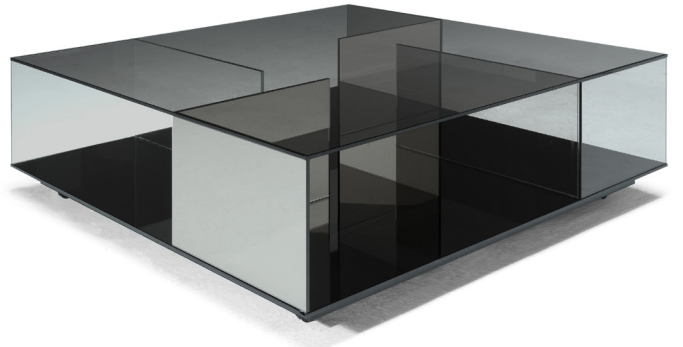

■ T140VX1

■ T140V01

■ T140VM4

■ T140V04

■ T140VX3

■ T140V03

SCHEMA'S

SQUARE CORNER

60cm x 60cm H 42cm
23,62" x 23,62" H 16,54"

60cm x 60cm H 70cm
23,62" x 23,62" H 27,56"

SQUARE CENTRAL

100cm x 100cm H 34cm
39,37" x 39,37" H 13,39"

RECTANGULAR CENTRAL

85cm x 125cm H 34cm
33,46" x 49,21" H 13,39"

FINISHINGS

Frame finishing

BRONZE

SMOKE

TRANSPARENT