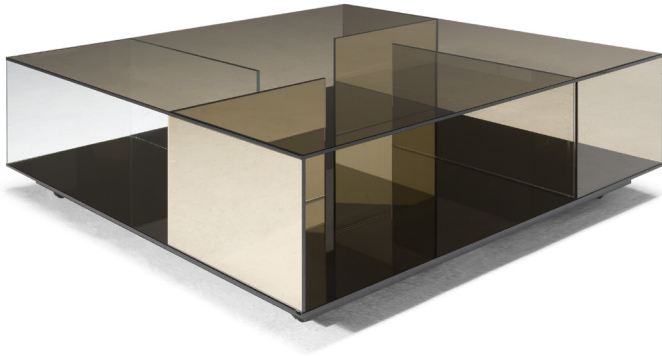

■ T140VX1

■ T140V01

■ T140VM4

■ T140V04

■ T140VX3

■ T140V03

SCHEMA'S

SQUARE CORNER

60cm x 60cm H 42cm
23,62" x 23,62" H 16,54"

60cm x 60cm H 70cm
23,62" x 23,62" H 27,56"

SQUARE CENTRAL

100cm x 100cm H 34cm
39,37" x 39,37" H 13,39"

RECTANGULAR CENTRAL

85cm x 125cm H 34cm
33,46" x 49,21" H 13,39"

FINISHINGS

Frame finishing

BRONZE

SMOKE

TRANSPARENT