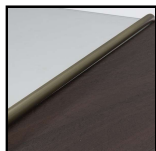

■ E03101X

■ E03102X

■ E03104X

■ E03106X

ALL PICTURES SHOWN ARE FOR ILLUSTRATIVE PURPOSE ONLY. ACTUAL PRODUCT MAY VARY DUE TO PRODUCT ENHANCEMENT.

SCHEMA'S

RECTANGULAR CENTRAL

50cm x 80cm H 41cm
19,69" x 31,5" H 16,14"

80cm x 120cm H 31cm
31,5" x 47,24" H 12,2"

RECTANGULAR ACCENT

40cm x 50cm H 51cm
15,75" x 19,69" H 20,08"

FINISHINGS

Frame finishing

PEWTER

BRASS

Top finishing