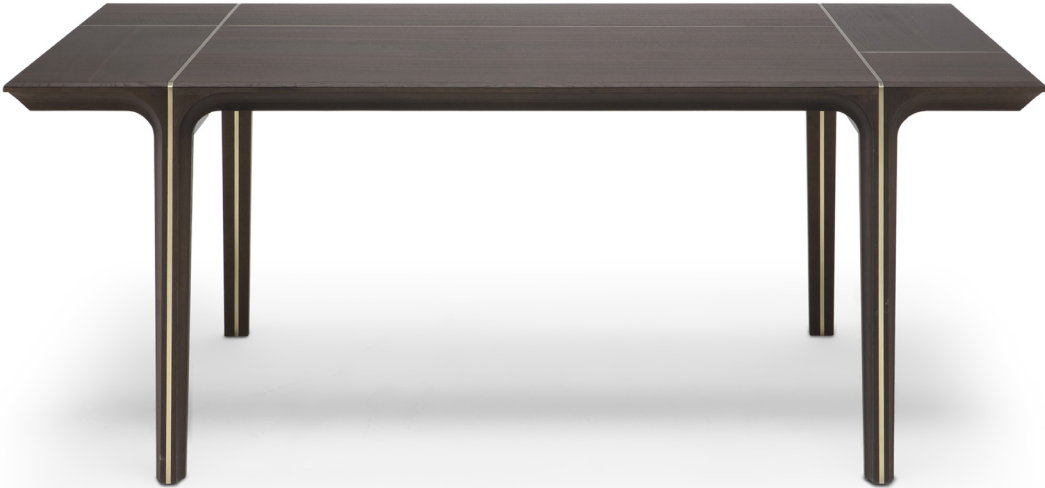

■ E021MNO

■ E021MTW

■ E021MNV

SCHEMA'S

RECTANGULAR FIXED

100cm x 180cm H 74cm
39,37" x 70,87" H 29,13"

100cm x 260cm H 74cm
39,37" x 102,36" H 29,13"

RECTANGULAR CONSOLE

150cm x 45cm H 62cm
59,06" x 17,72" H 24,41"

FINISHINGS

Frame finishing

PEWTER

BRASS

Top finishing

WALNUT

SMOKED OAK